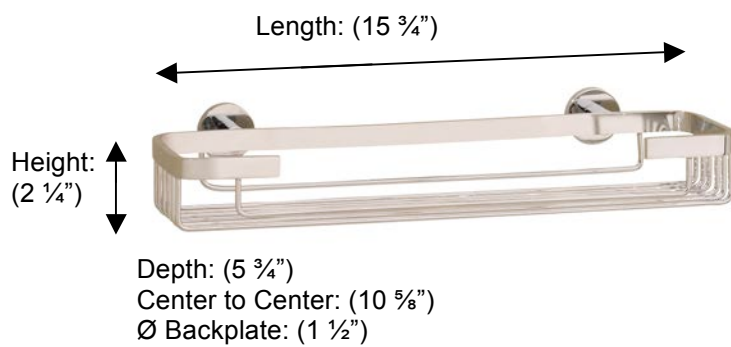

PORTO

675821 LARGE BASKET

**Description:**

Wire soap basket, Large

Finishes:

-  CR – Chrome
-  PV – Polished Brass
-  UB – Unlacquered Brass
-  MB – Matte Black
-  NI – Polished Nickel
-  ES – Satin Nickel
-  GD – Gold

Material:

Brass

Method of Fixing:

Direct to wall

Country of Origin:

Portugal

All Dimensions are approximate